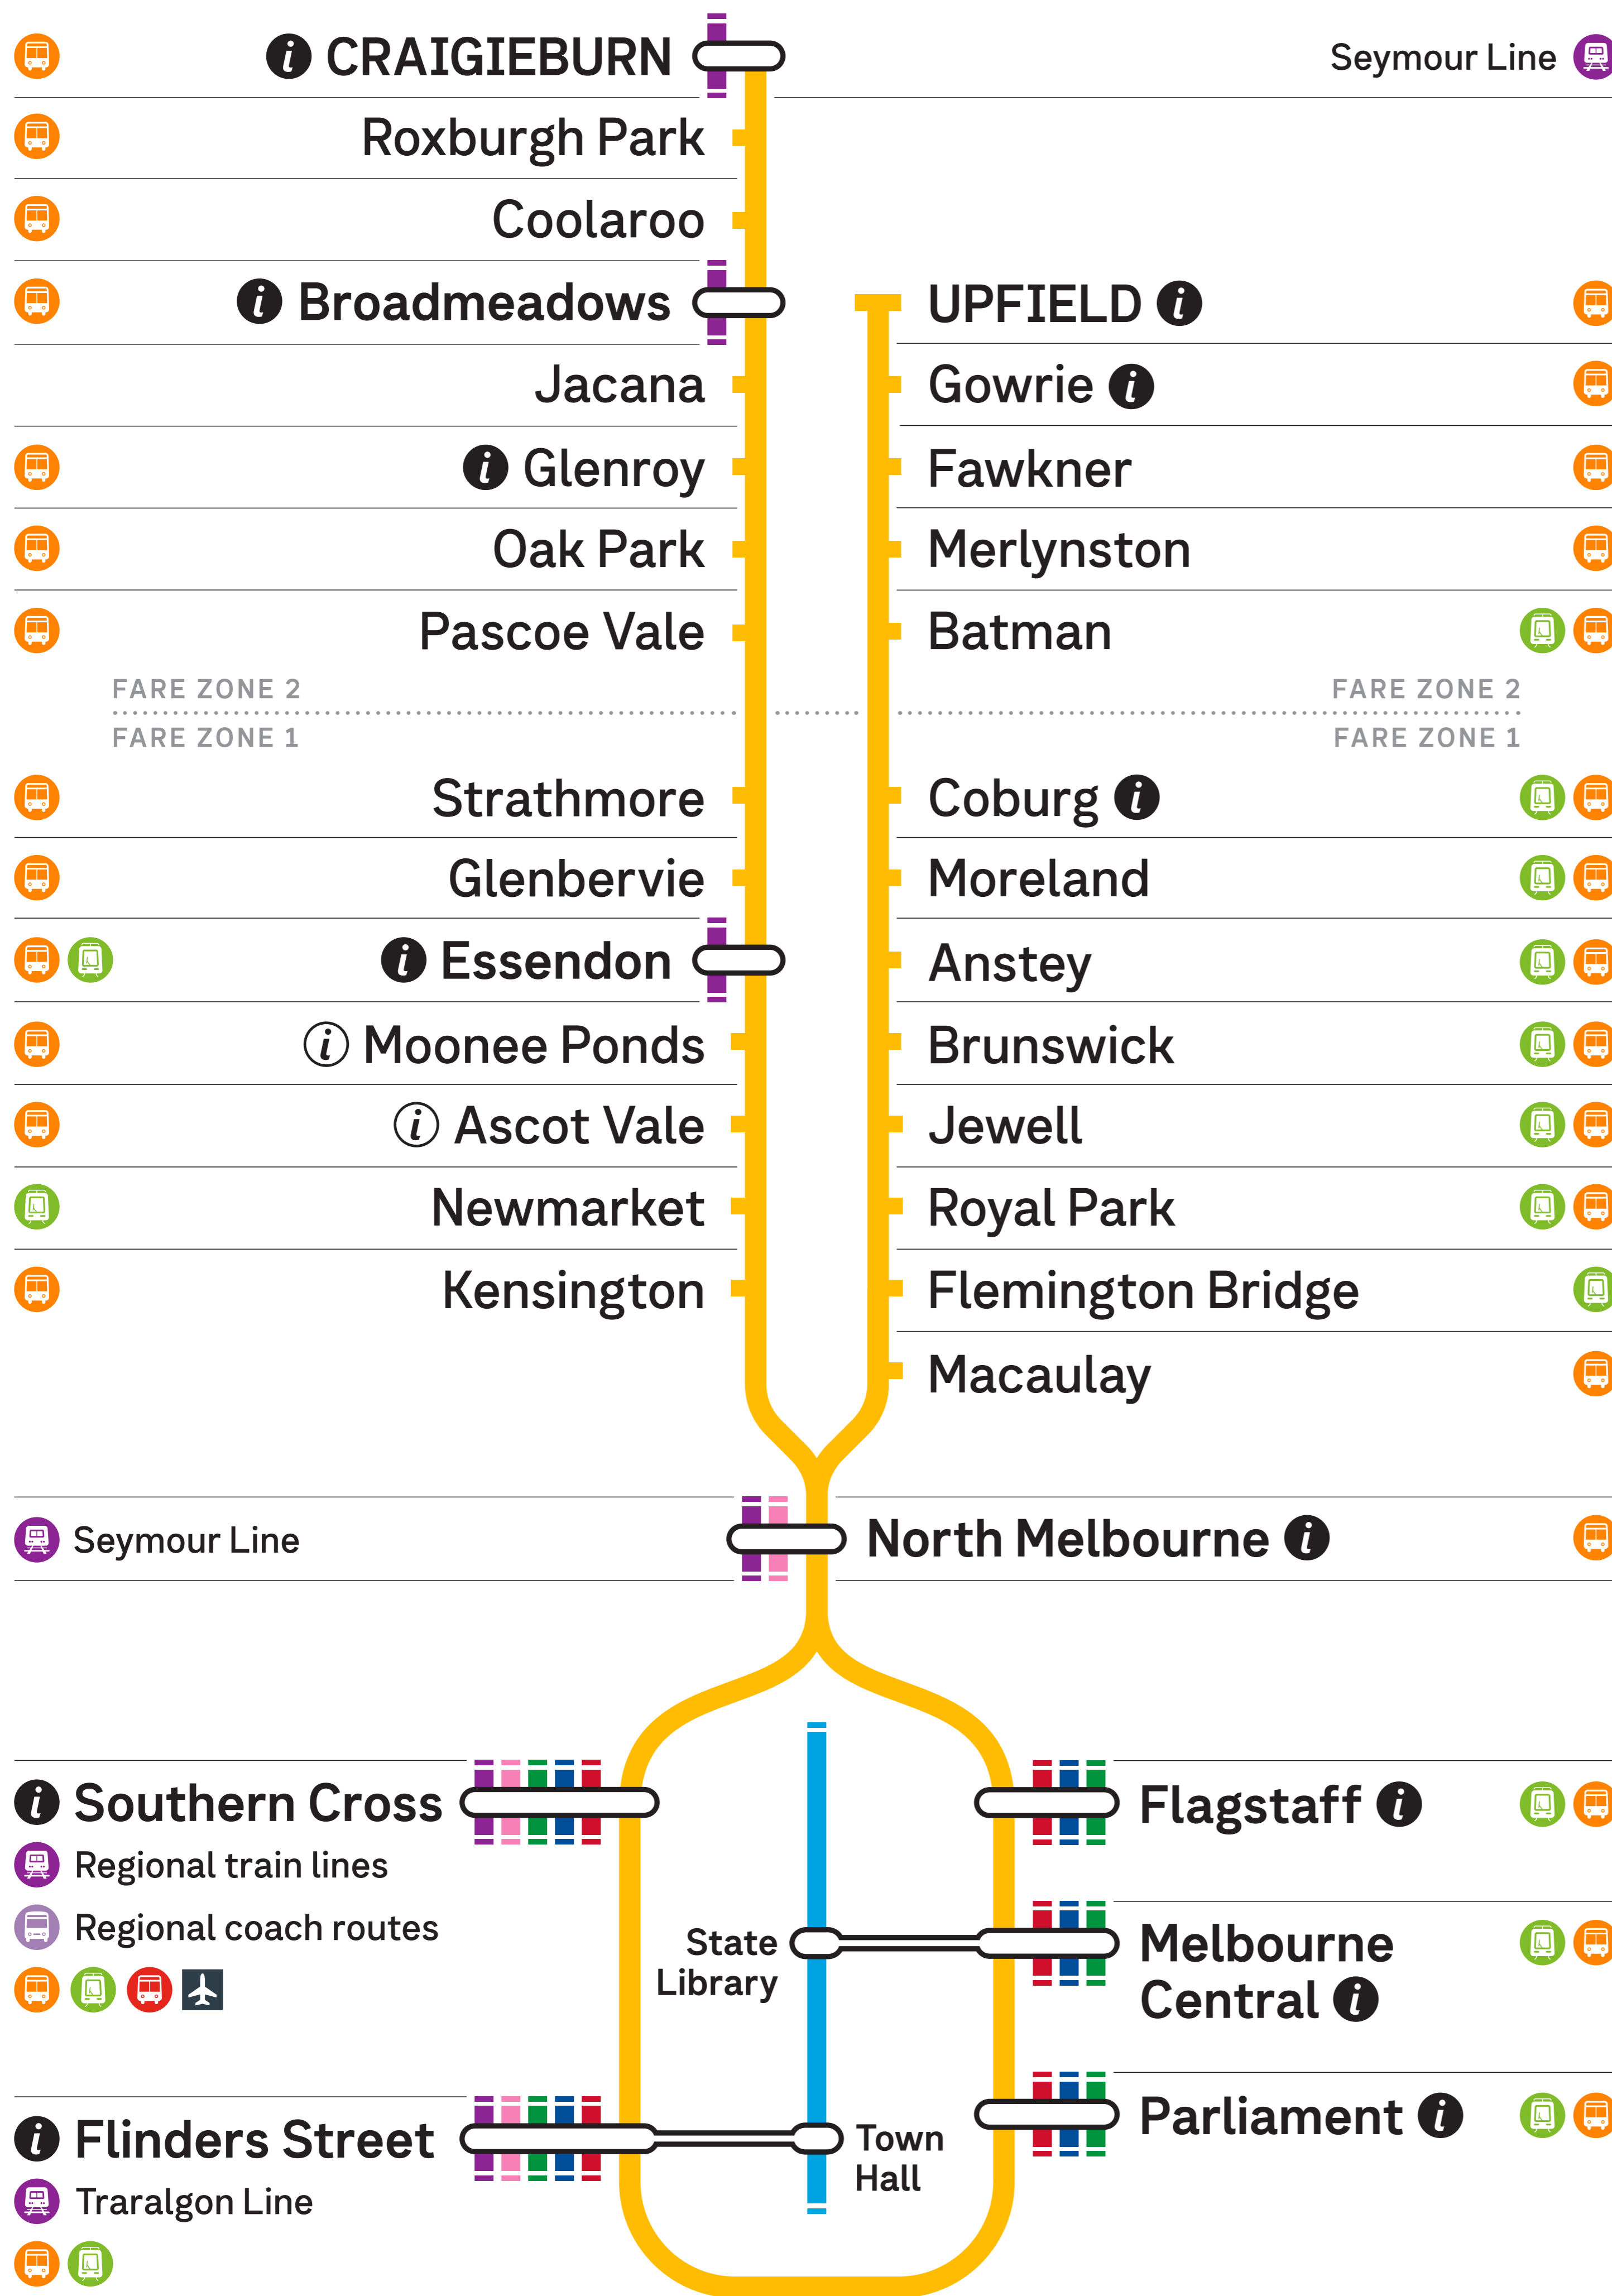

Craigieburn and Upfield lines

Metropolitan train lines

- Werribee, Laverton, Williamstown and Sandringham Line
- Cranbourne, Pakenham and Sunbury Line
- Craigieburn and Upfield lines
- Mernda and Hurstbridge lines
- Lilydale, Belgrave, Alamein and Glen Waverley lines
- Frankston Line
- Stony Point Line

City Loop stations

Flinders Street, Southern Cross, Flagstaff, Melbourne Central and Parliament

Metro Tunnel stations

Arden, Parkville, State Library, Town Hall and Anzac

Regional train lines

- Geelong Line - Warrnambool
- Ballarat Line - Ararat, Maryborough
- Bendigo Line - Swan Hill, Echuca
- Seymour Line - Shepparton, Albury
- Traralgon Line - Bairnsdale

Interchange station

Station staffed first to last train seven days a week

Station staffed 7am to 9am Monday to Friday

Connects to

- Tram
- Regional Train
- SkyBus
- Bus
- Regional Coach
- Airport shuttle