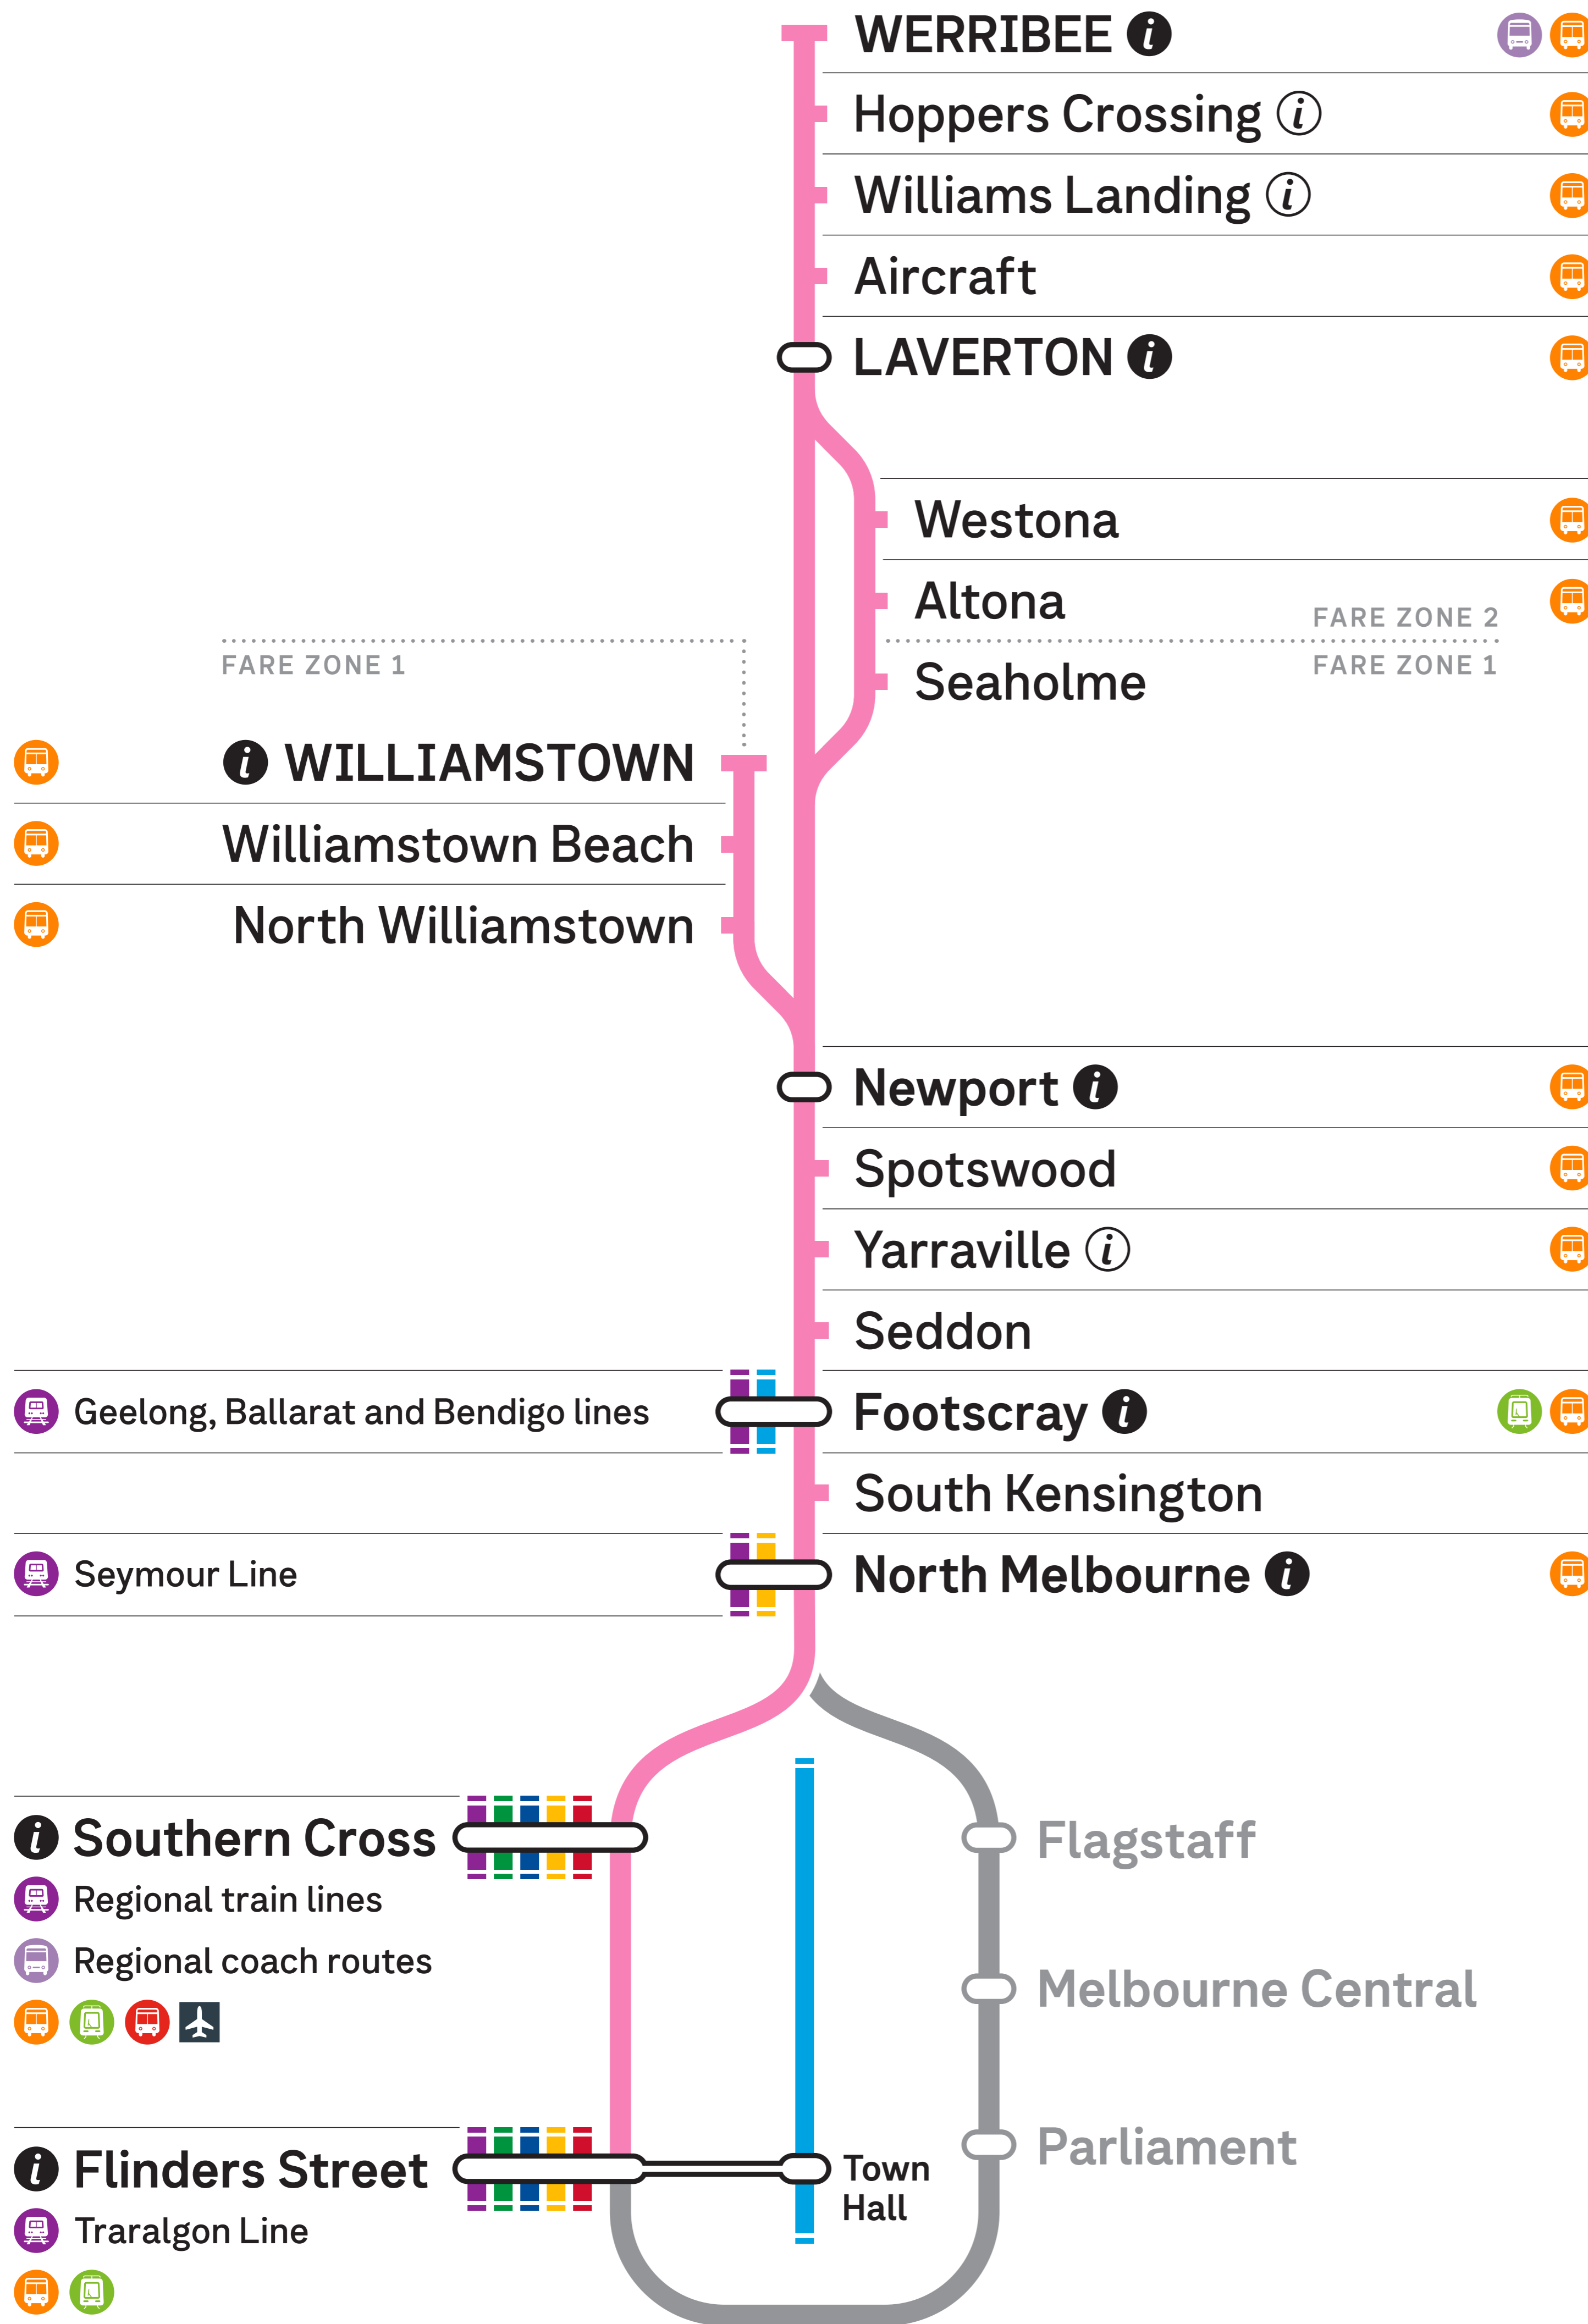

Werribee, Laverton and Williamstown Line

Metropolitan train lines

- Werribee, Laverton, Williamstown and Sandringham Line
- Cranbourne, Pakenham and Sunbury Line
- Craigieburn and Upfield lines
- Mernda and Hurstbridge lines
- Lilydale, Belgrave, Alamein and Glen Waverley lines
- Frankston Line
- Stony Point Line

City Loop stations

Flinders Street, Southern Cross, Flagstaff, Melbourne Central and Parliament

Metro Tunnel stations

Arden, Parkville, State Library, Town Hall and Anzac

Regional train lines

- Geelong Line - Warrnambool
- Ballarat Line - Ararat, Maryborough
- Bendigo Line - Swan Hill, Echuca
- Seymour Line - Shepparton, Albury
- Traralgon Line - Bairnsdale

Interchange station

Station staffed first to last train seven days a week

Station staffed 7am to 9am Monday to Friday

Connects to

- Tram
- Regional Train
- SkyBus
- Bus
- Regional Coach
- Airport shuttle