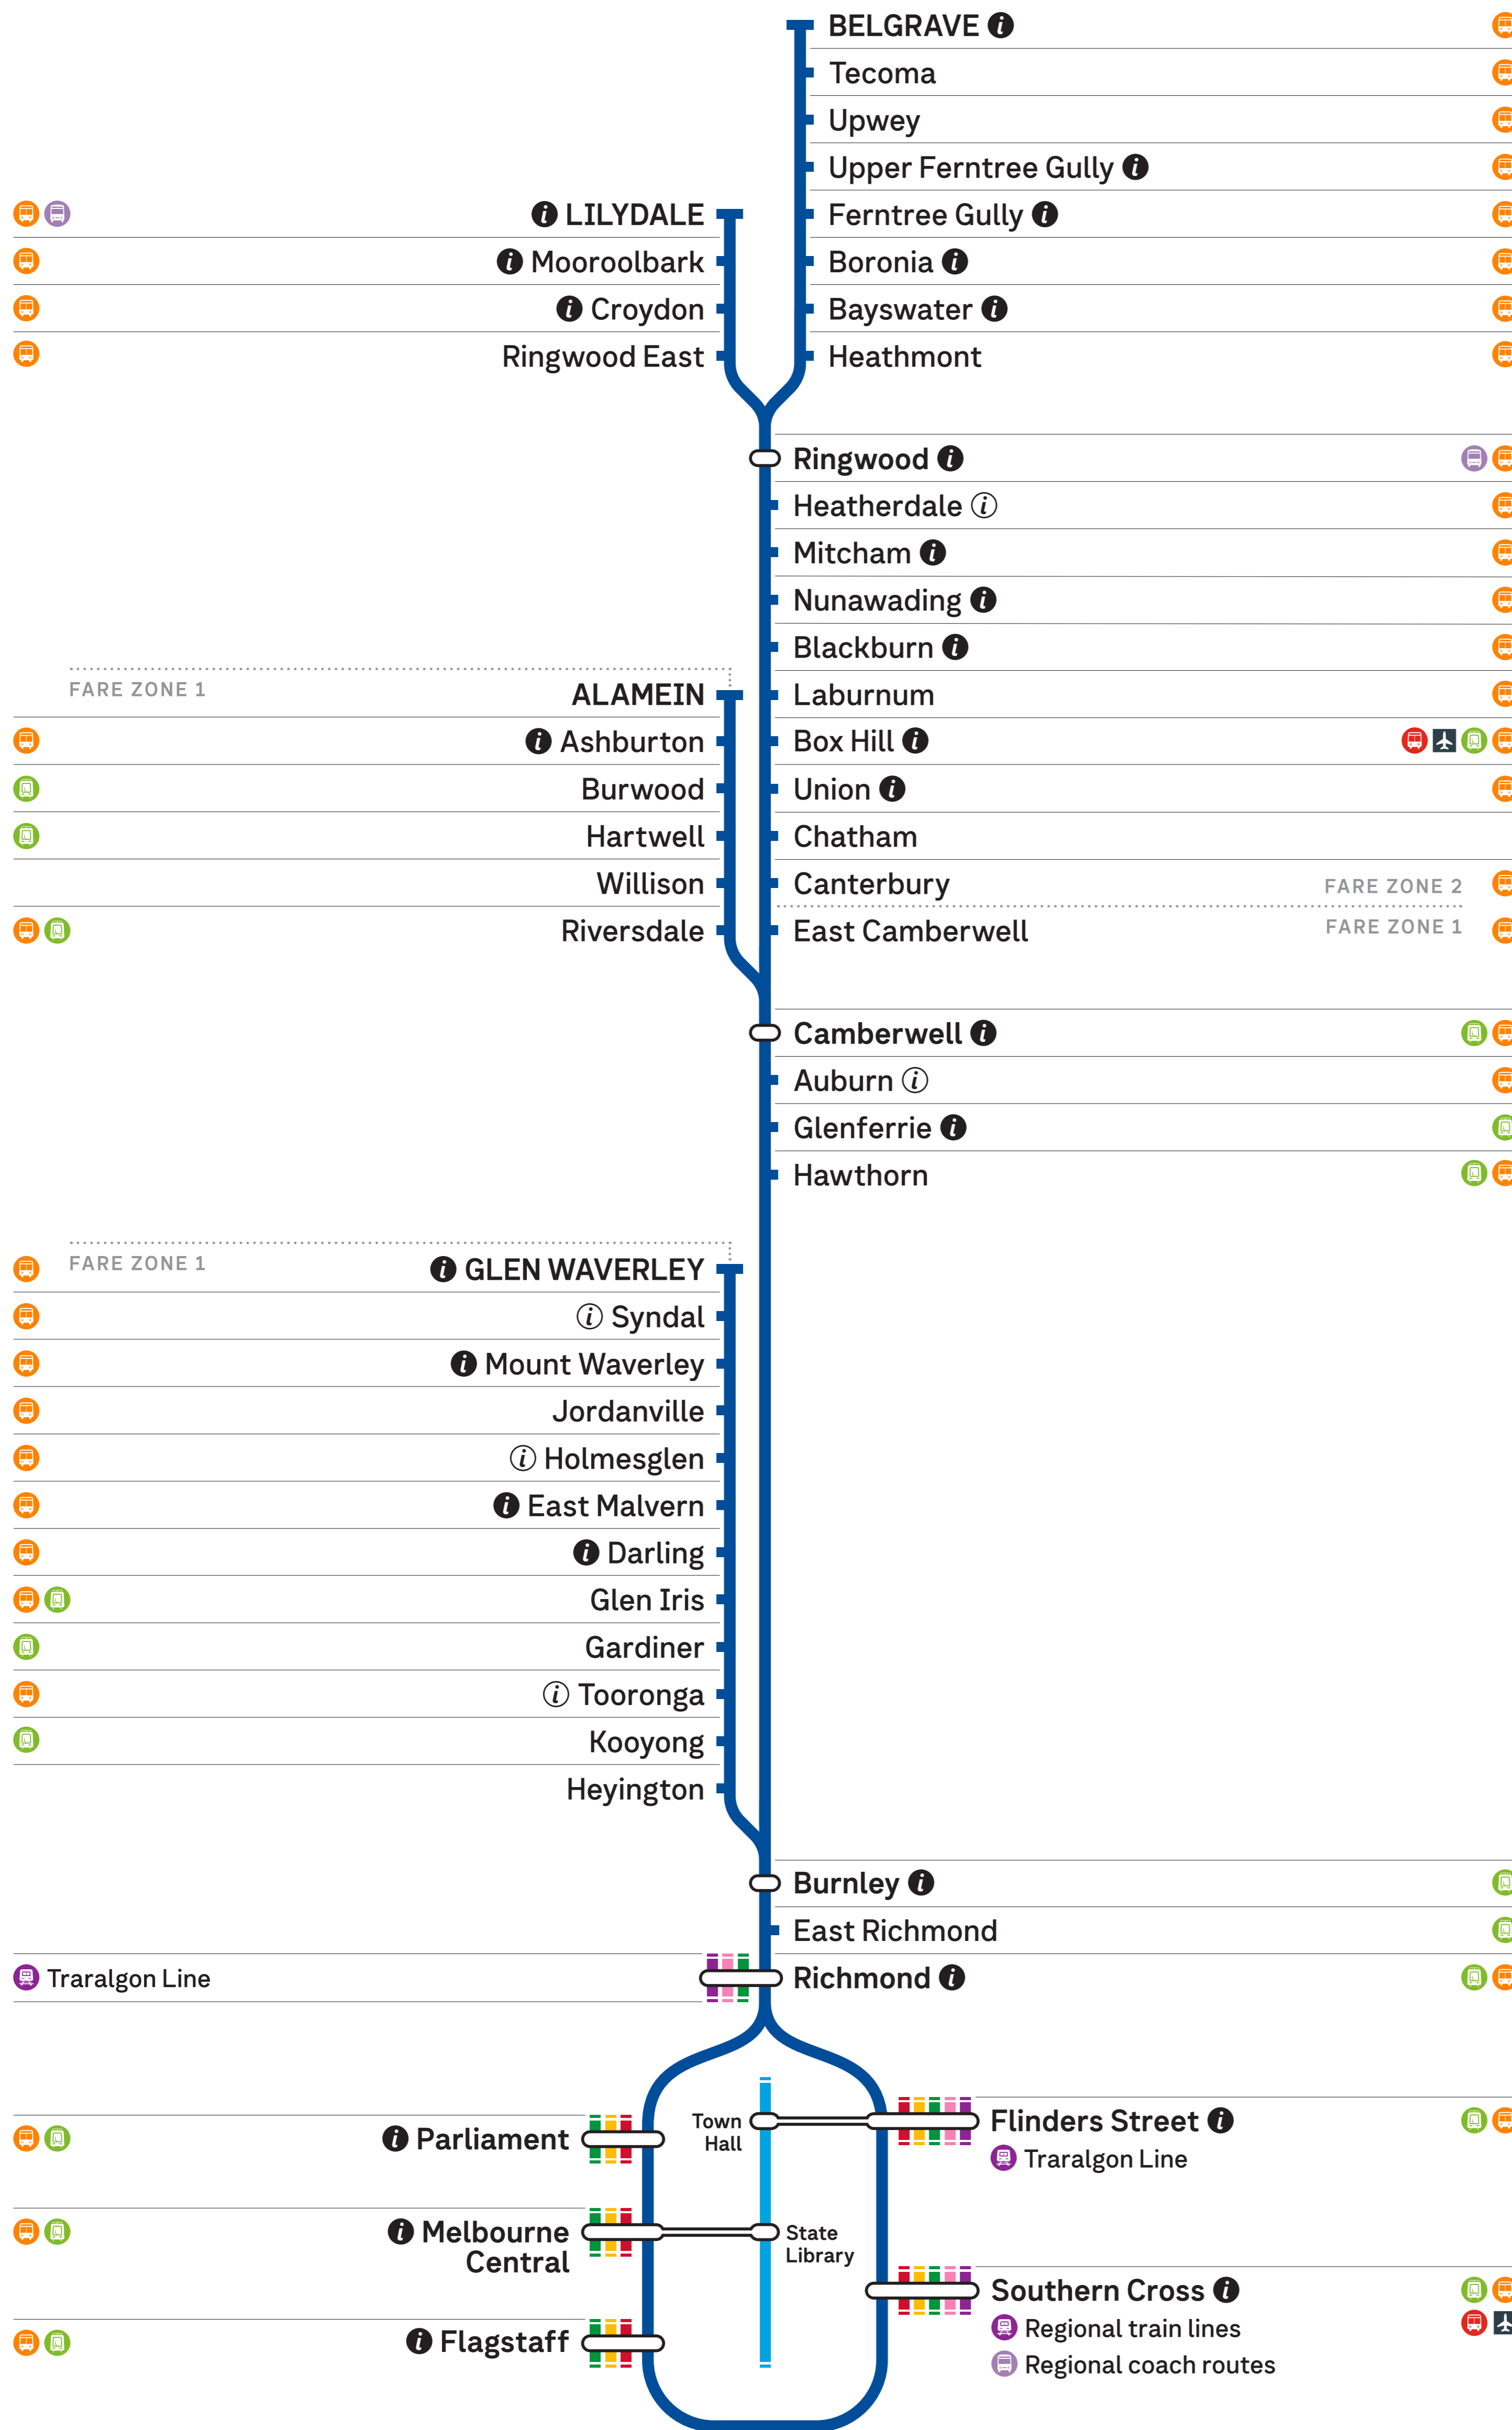

Lilydale, Belgrave, Alamein and Glen Waverley lines

Metropolitan train lines

- Werribee, Laverton, Williamstown and Sandringham Line
- Cranbourne, Pakenham and Sunbury Line
- Craigieburn and Upfield lines
- Mernda and Hurstbridge lines
- Lilydale, Belgrave, Alamein and Glen Waverley lines
- Frankston Line
- Stony Point Line

City Loop stations

Flinders Street, Southern Cross, Flagstaff, Melbourne Central and Parliament

Metro Tunnel stations

Arden, Parkville, State Library, Town Hall and Anzac

Regional train lines

- Geelong Line - Warrnambool
- Ballarat Line - Ararat, Maryborough
- Bendigo Line - Swan Hill, Echuca
- Seymour Line - Shepparton, Albury
- Traralgon Line - Bairnsdale

Interchange station

Station staffed first to last train seven days a week

Station staffed 7am to 9am Monday to Friday

Connects to

- Tram
- Regional Train
- SkyBus
- Bus
- Regional Coach
- Airport shuttle