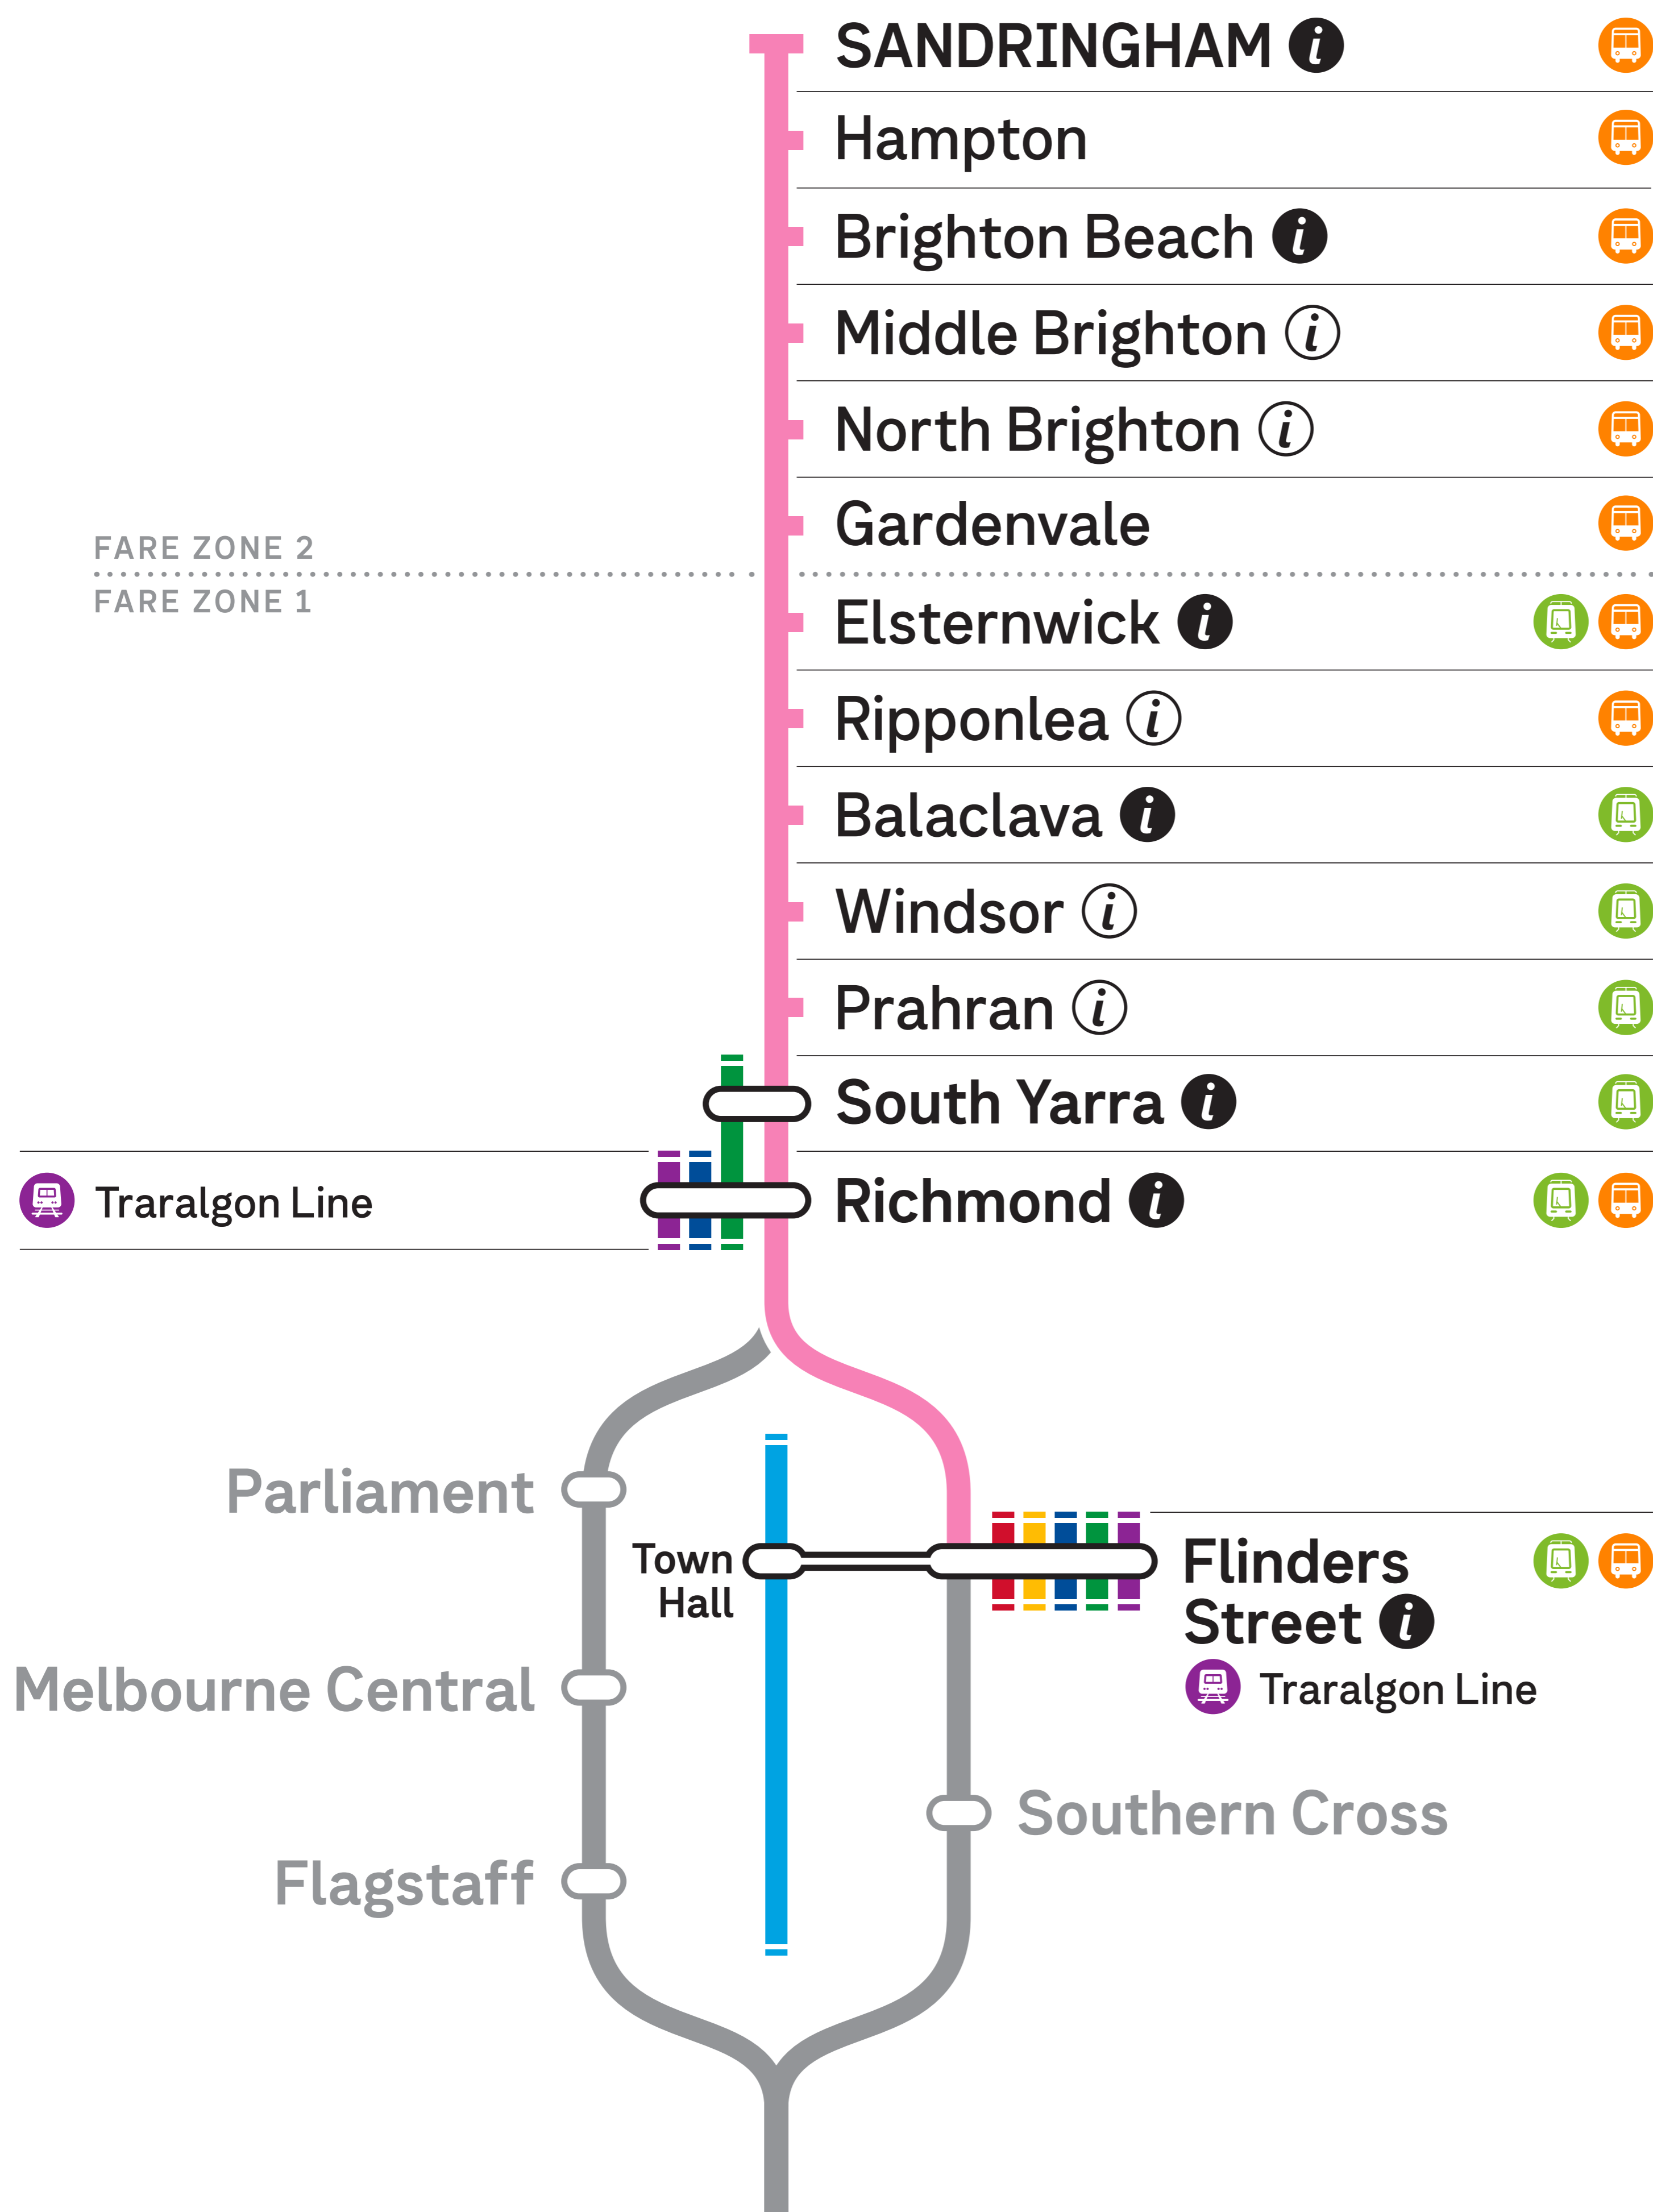

Sandringham Line

Metropolitan train lines

- Werribee, Laverton, Williamstown and Sandringham Line
- Cranbourne, Pakenham and Sunbury Line
- Craigieburn and Upfield lines
- Mernda and Hurstbridge lines
- Lilydale, Belgrave, Alamein and Glen Waverley lines
- Frankston Line
- Stony Point Line

City Loop stations

Flinders Street, Southern Cross, Flagstaff, Melbourne Central and Parliament

Metro Tunnel stations

Arden, Parkville, State Library, Town Hall and Anzac

Regional train lines

- Traralgon Line - Bairnsdale

Interchange station

Station staffed first to last train seven days a week

Station staffed 7am to 9am Monday to Friday

Connects to

- Tram
- Regional Train
- Bus
- Regional Coach