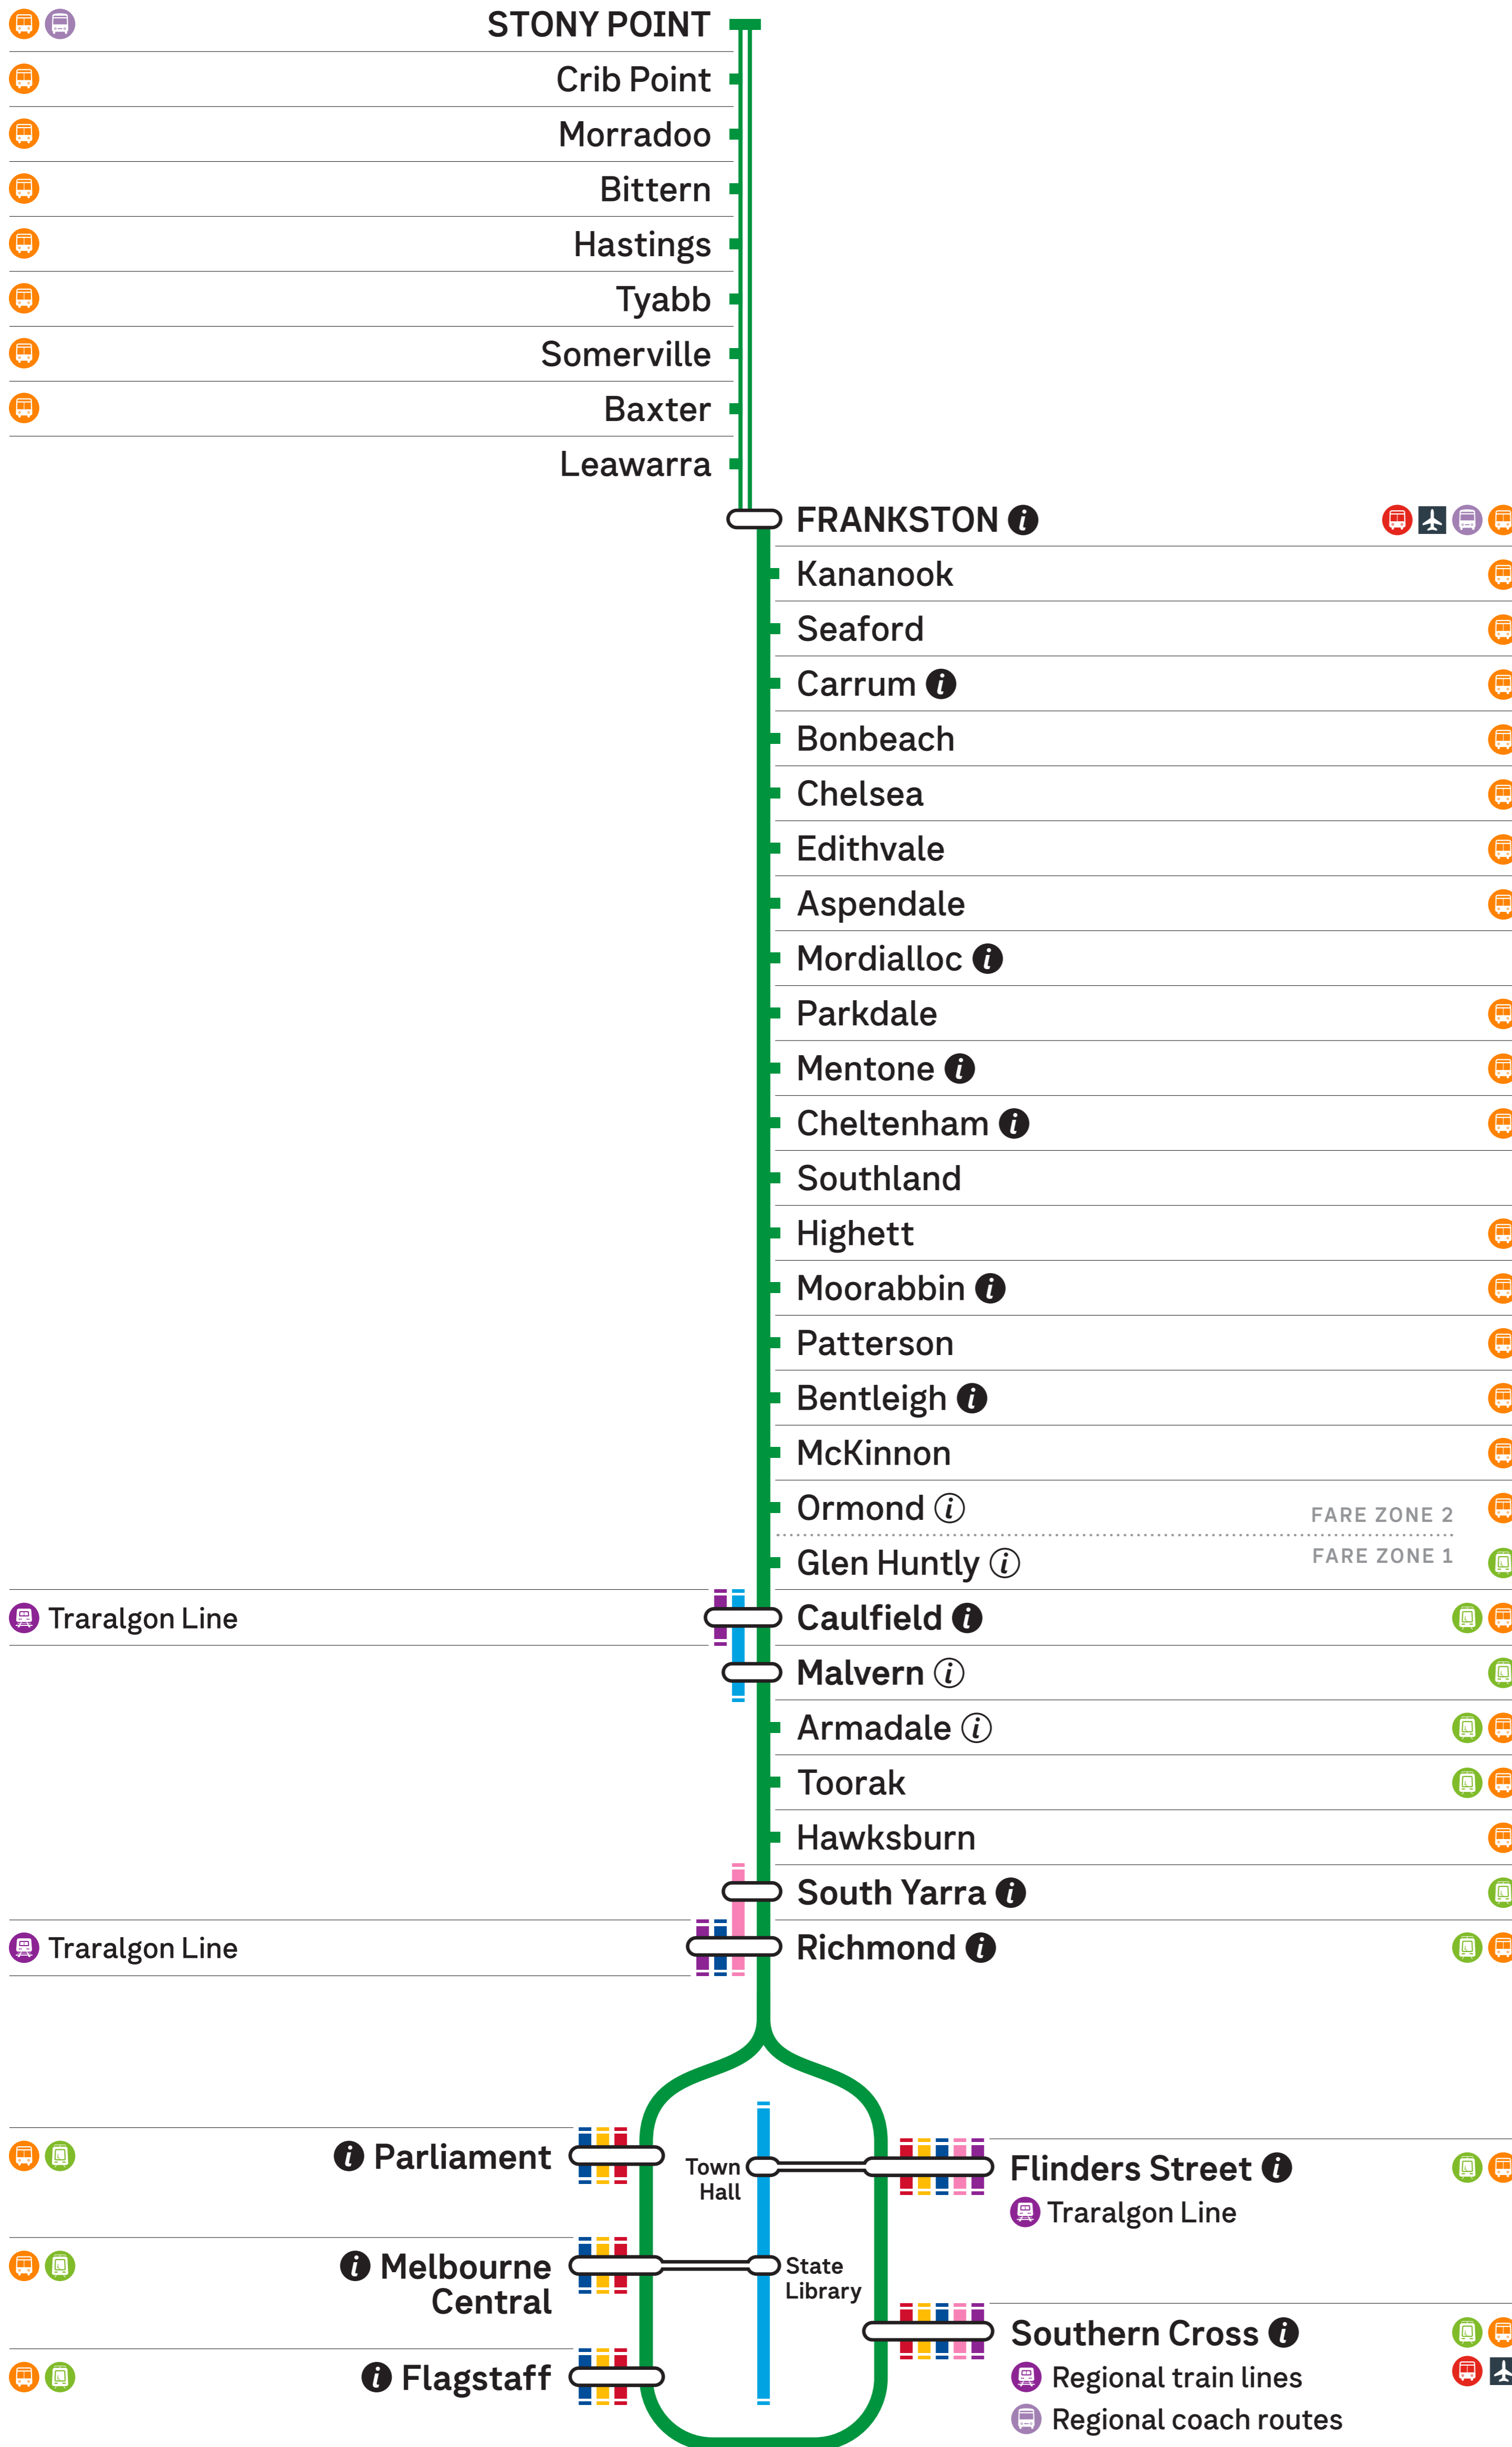

Frankston and Stony Point lines

Metropolitan train lines

- Werribee, Laverton, Williamstown and Sandringham Line
- Cranbourne, Pakenham and Sunbury Line
- Craigieburn and Upfield lines
- Mernda and Hurstbridge lines
- Lilydale, Belgrave, Alamein and Glen Waverley lines
- Frankston Line
- Stony Point Line

City Loop stations

Flinders Street, Southern Cross, Flagstaff, Melbourne Central and Parliament

Metro Tunnel stations

Arden, Parkville, State Library, Town Hall and Anzac

Regional train lines

- Geelong Line - Warrnambool
- Ballarat Line - Ararat, Maryborough
- Bendigo Line - Swan Hill, Echuca
- Seymour Line - Shepparton, Albury
- Traralgon Line - Bairnsdale

Interchange station

Station staffed first to last train seven days a week

Station staffed 7am to 9am Monday to Friday

Connects to

- Tram
- Regional Train
- SkyBus
- Bus
- Regional Coach
- Airport shuttle