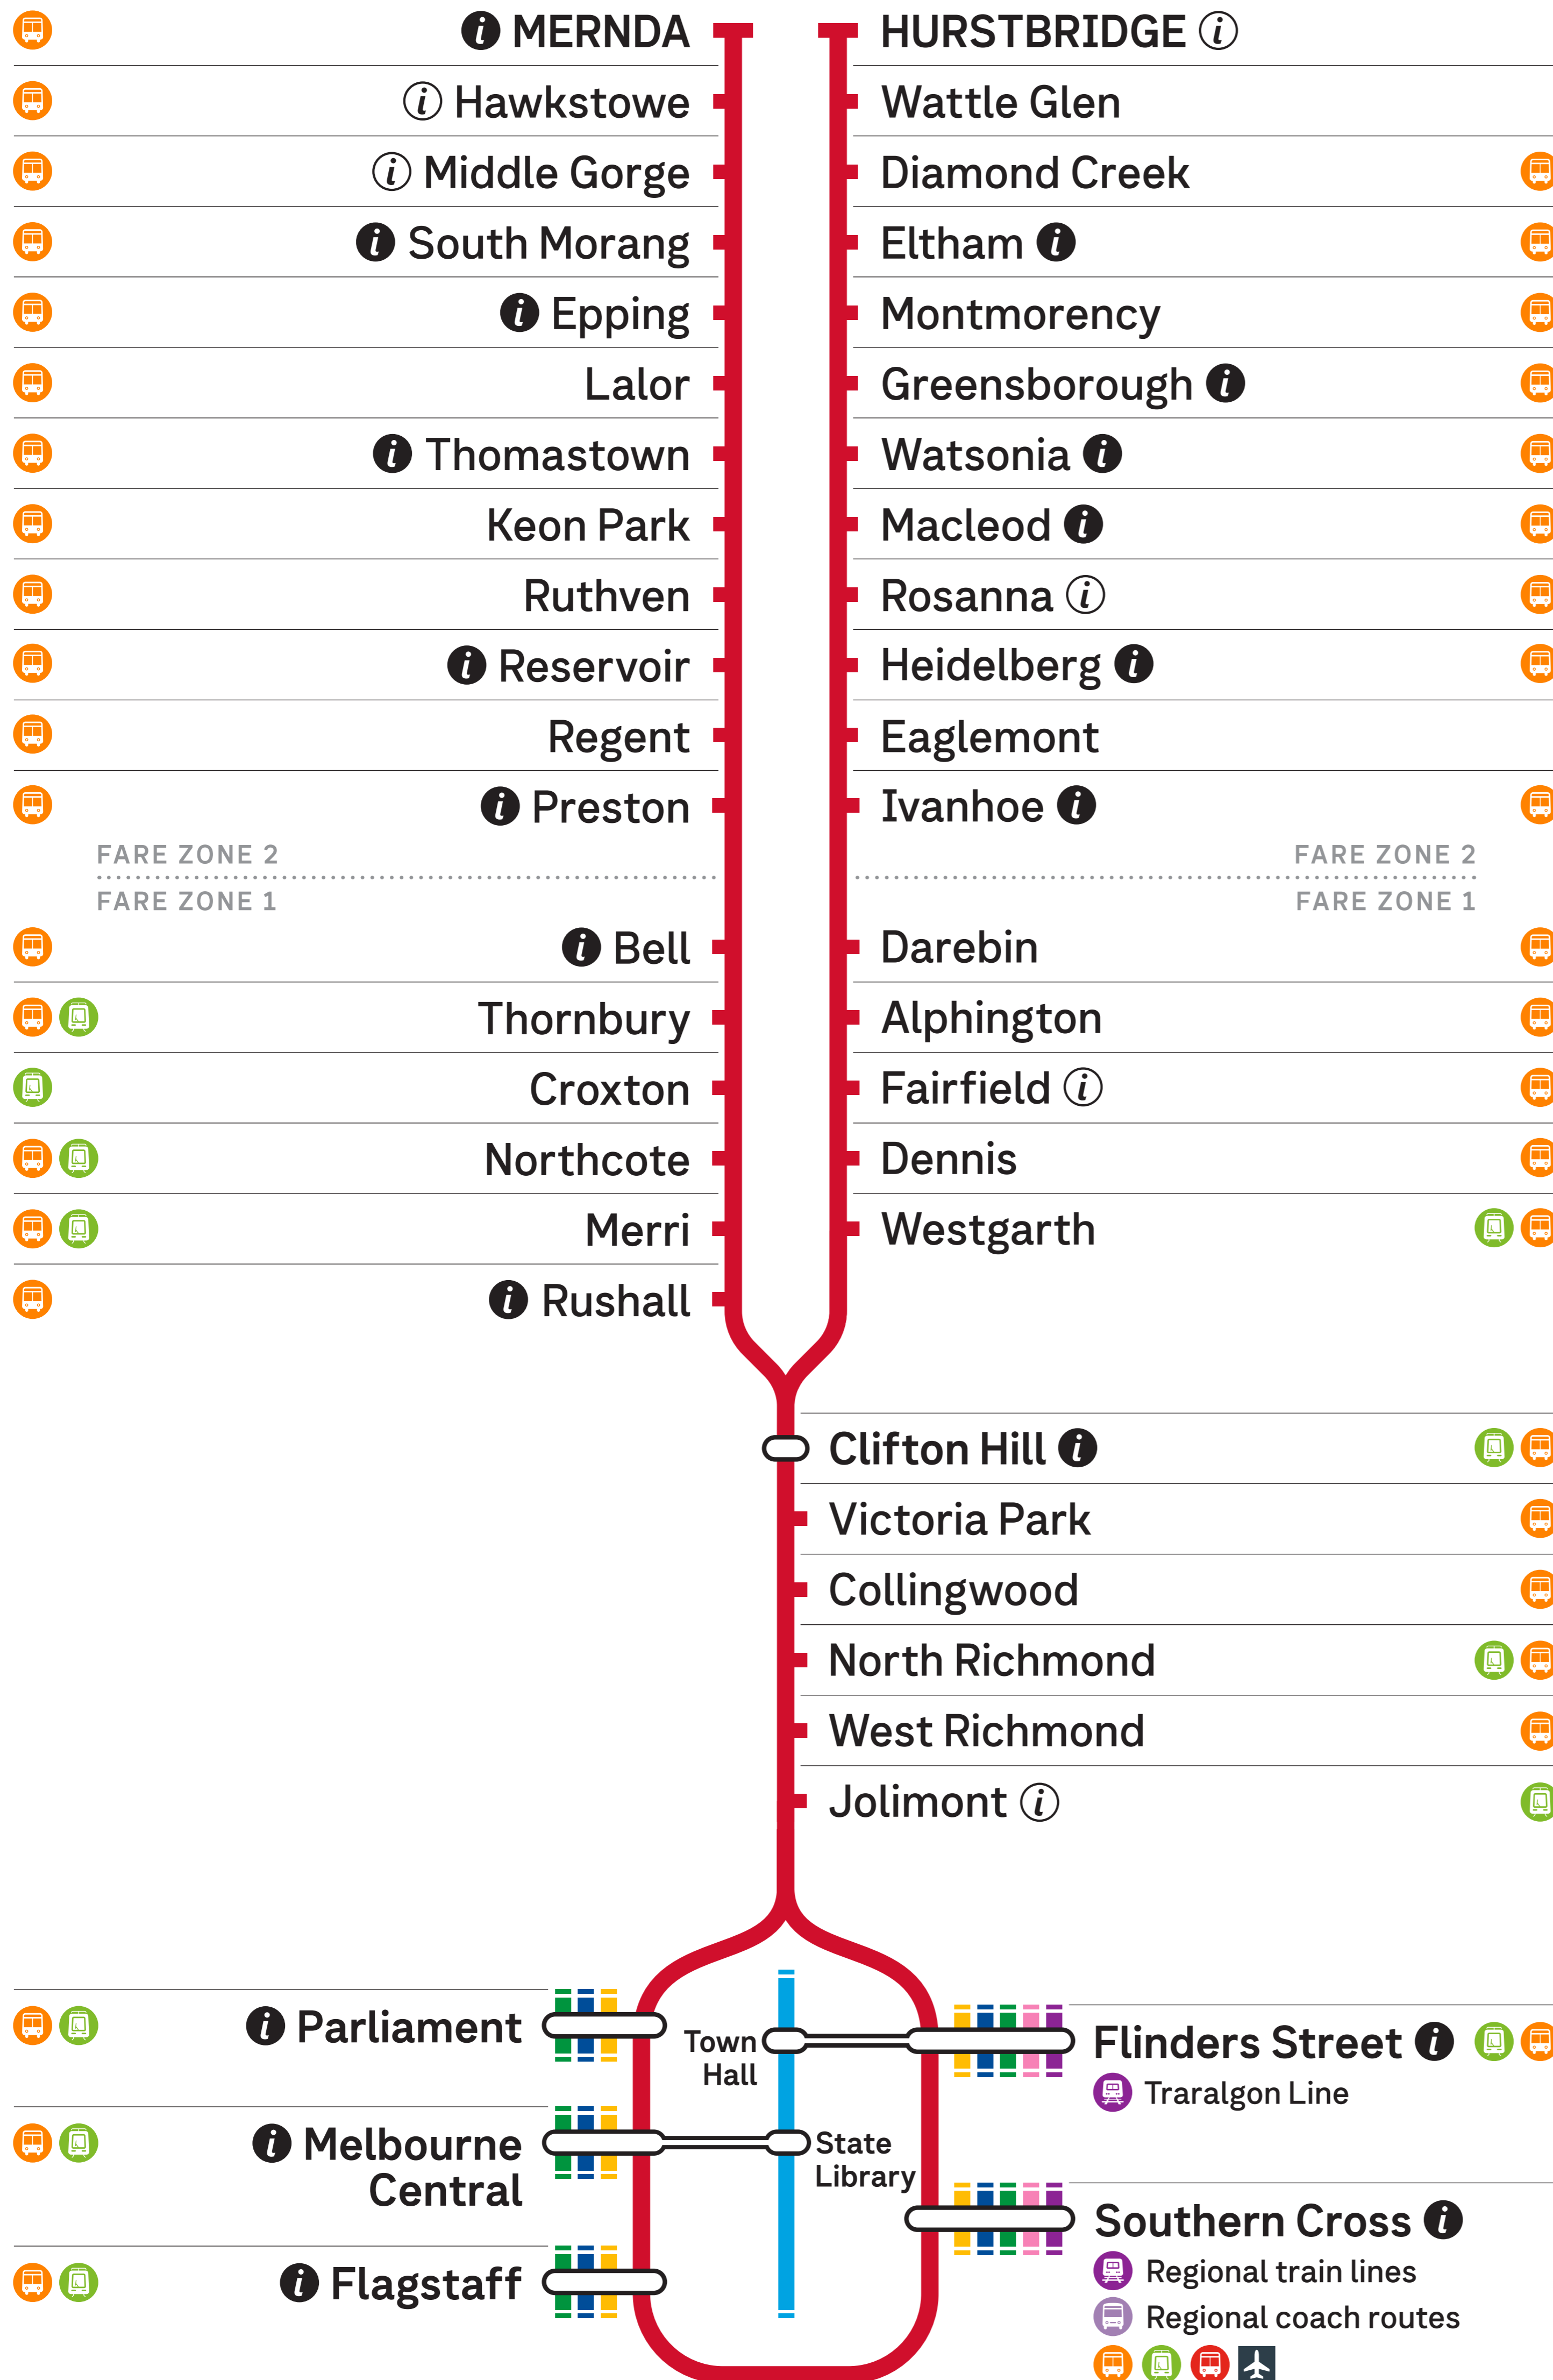

Mernda and Hurstbridge lines

Metropolitan train lines

- Werribee, Laverton, Williamstown and Sandringham Line
- Cranbourne, Pakenham and Sunbury Line
- Craigieburn and Upfield lines
- Mernda and Hurstbridge lines
- Lilydale, Belgrave, Alamein and Glen Waverley lines
- Frankston Line
- Stony Point Line

City Loop stations

Flinders Street, Southern Cross, Flagstaff, Melbourne Central and Parliament

Metro Tunnel stations

Arden, Parkville, State Library, Town Hall and Anzac

Regional train lines

- Geelong Line - Warrnambool
- Ballarat Line - Ararat, Maryborough
- Bendigo Line - Swan Hill, Echuca
- Seymour Line - Shepparton, Albury
- Traralgon Line - Bairnsdale

Interchange station

- Station staffed first to last train seven days a week
- Station staffed 7am to 9am Monday to Friday

Connects to

- Tram
- Regional Train
- SkyBus
- Bus
- Regional Coach
- Airport shuttle