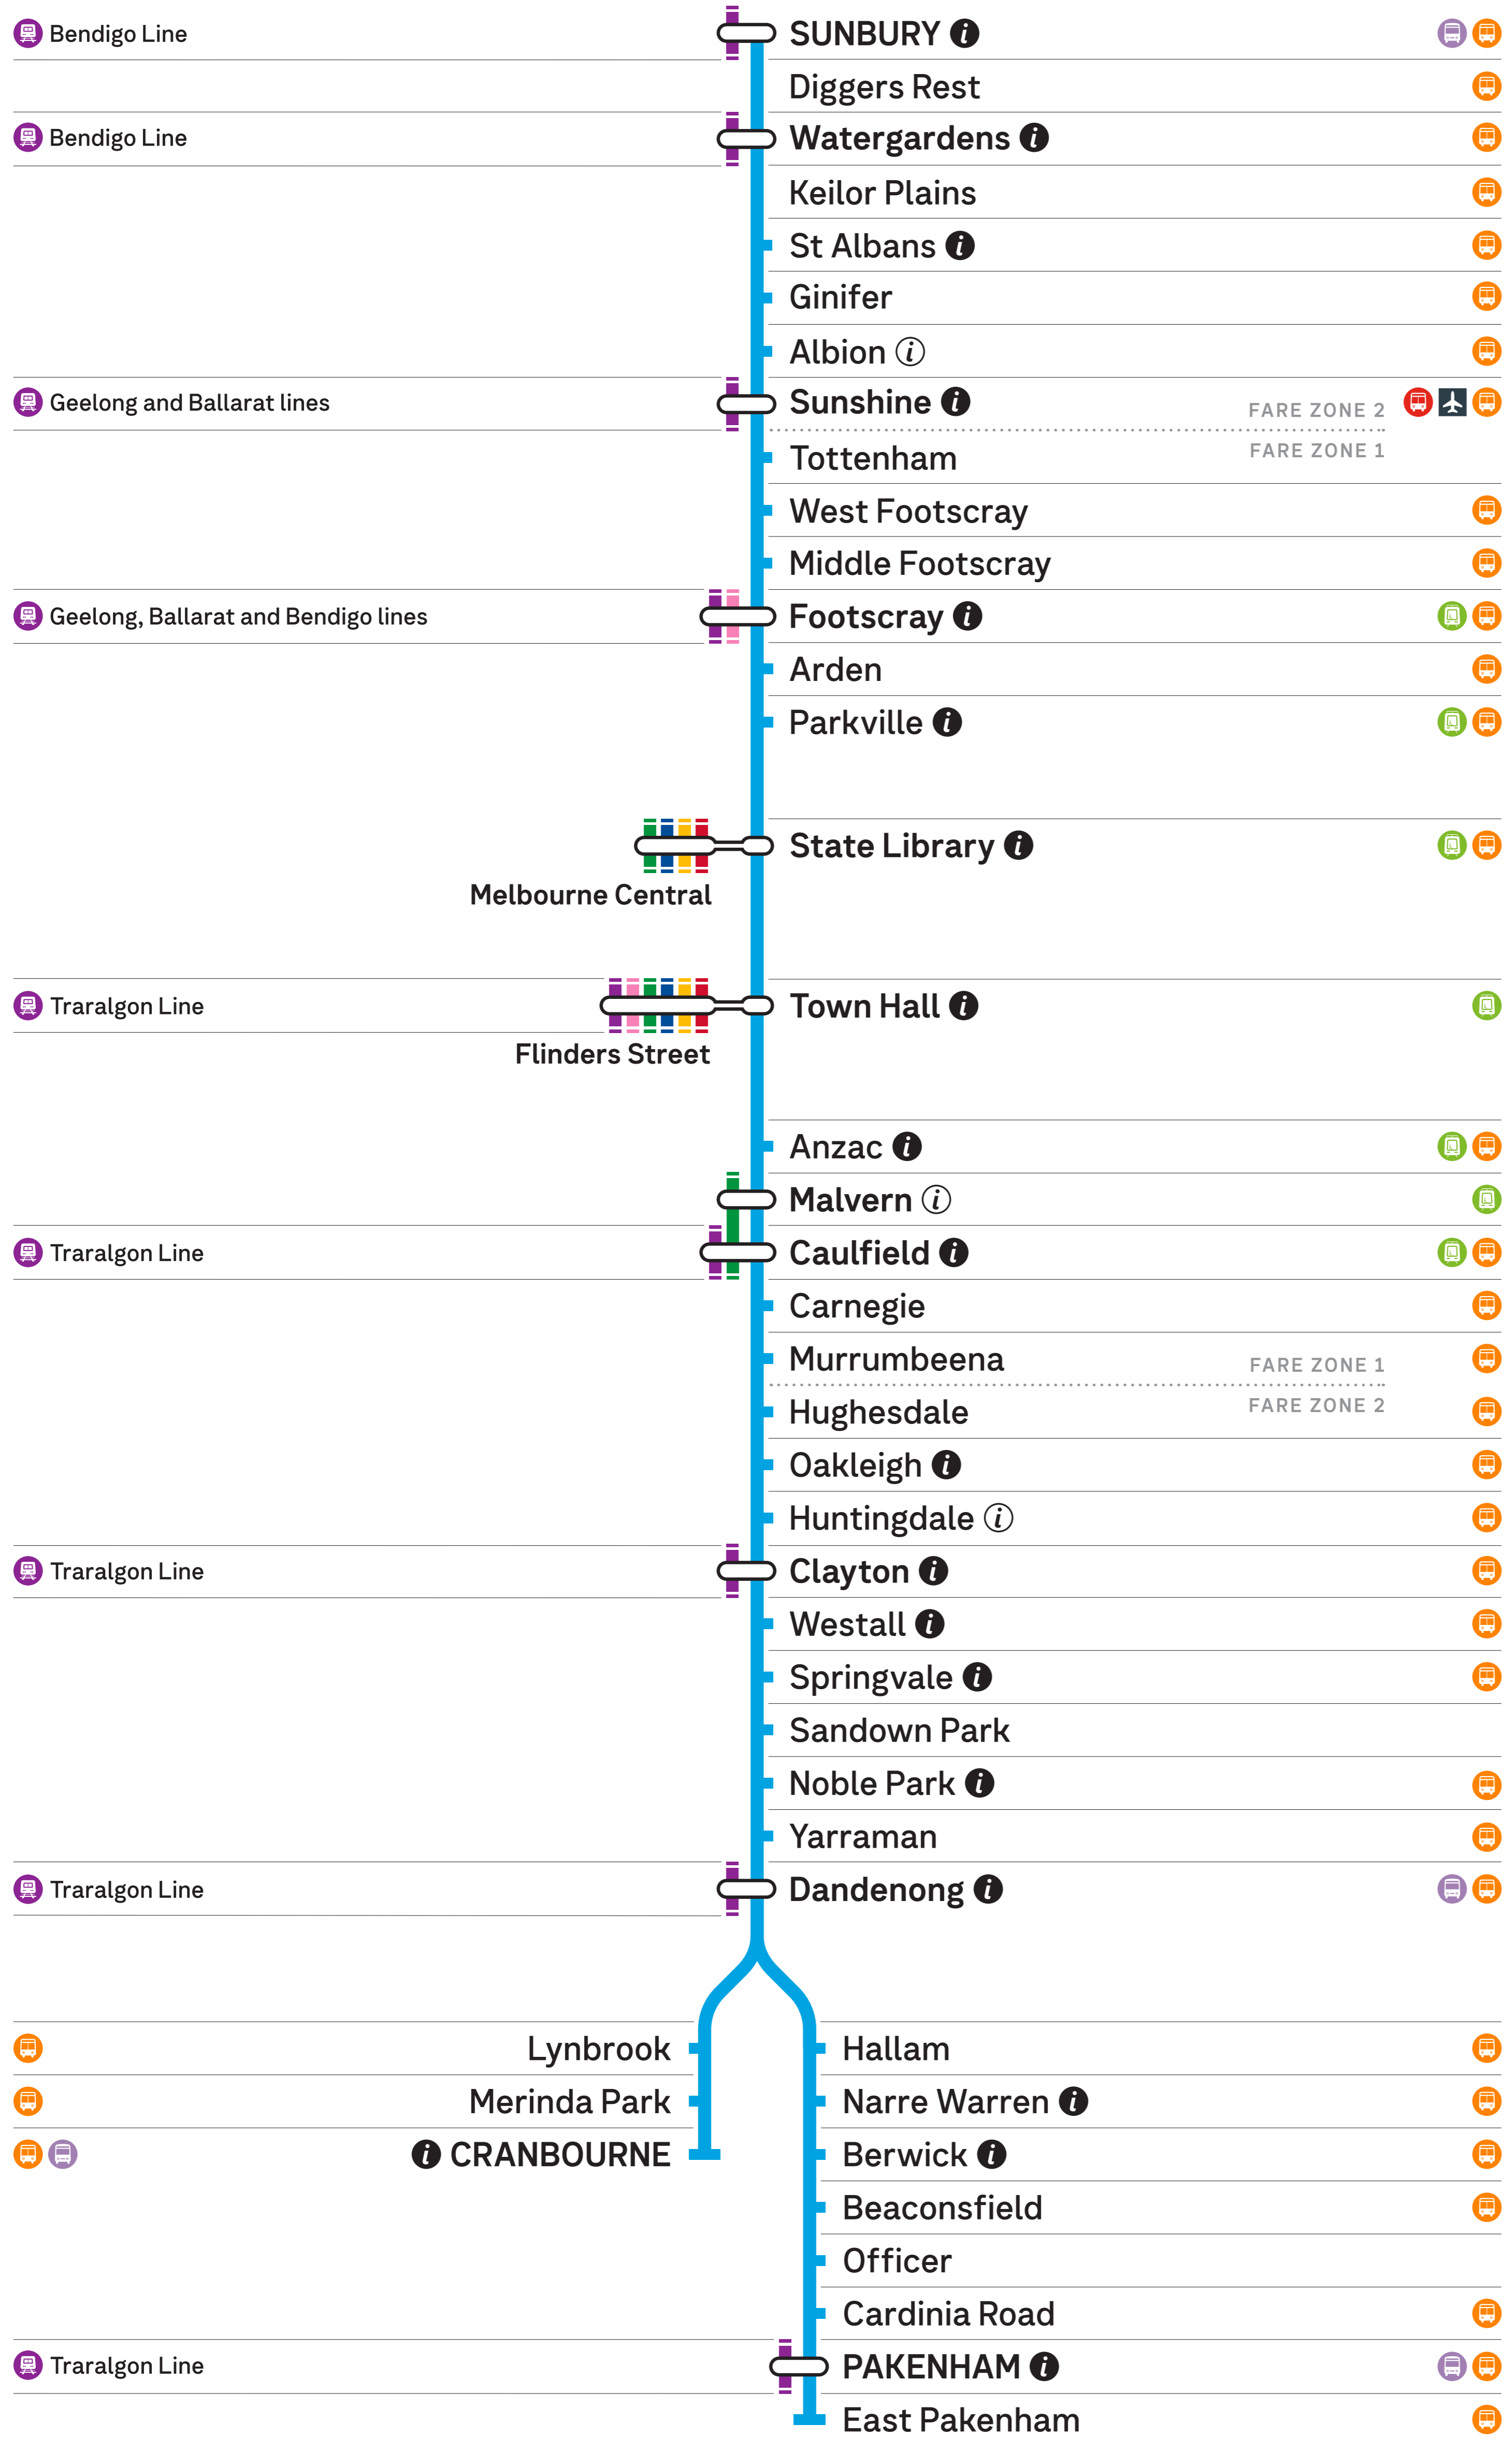

# Cranbourne, Pakenham and Sunbury Line

- ### Metropolitan train lines
- Werribee, Laverton, Williamstown and Sandringham Line
  - Cranbourne, Pakenham and Sunbury Line
  - Craigieburn and Upfield lines
  - Mernda and Hurstbridge lines
  - Lilydale, Belgrave, Alamein and Glen Waverley lines
  - Frankston Line
  - Stony Point Line

- ### City Loop stations
- Flinders Street, Southern Cross, Flagstaff, Melbourne Central and Parliament
- ### Metro Tunnel stations
- Arden, Parkville, State Library, Town Hall and Anzac

- ### Regional train lines
- Geelong Line - Warrnambool
  - Ballarat Line - Ararat, Maryborough
  - Bendigo Line - Swan Hill, Echuca
  - Traralgon Line - Bairnsdale

- Interchange station
- Station staffed first to last train seven days a week
- Station staffed 7am to 9am Monday to Friday

- ### Connects to
- Tram
  - Bus
  - Regional Train
  - Regional Coach
  - SkyBus
  - Airport shuttle