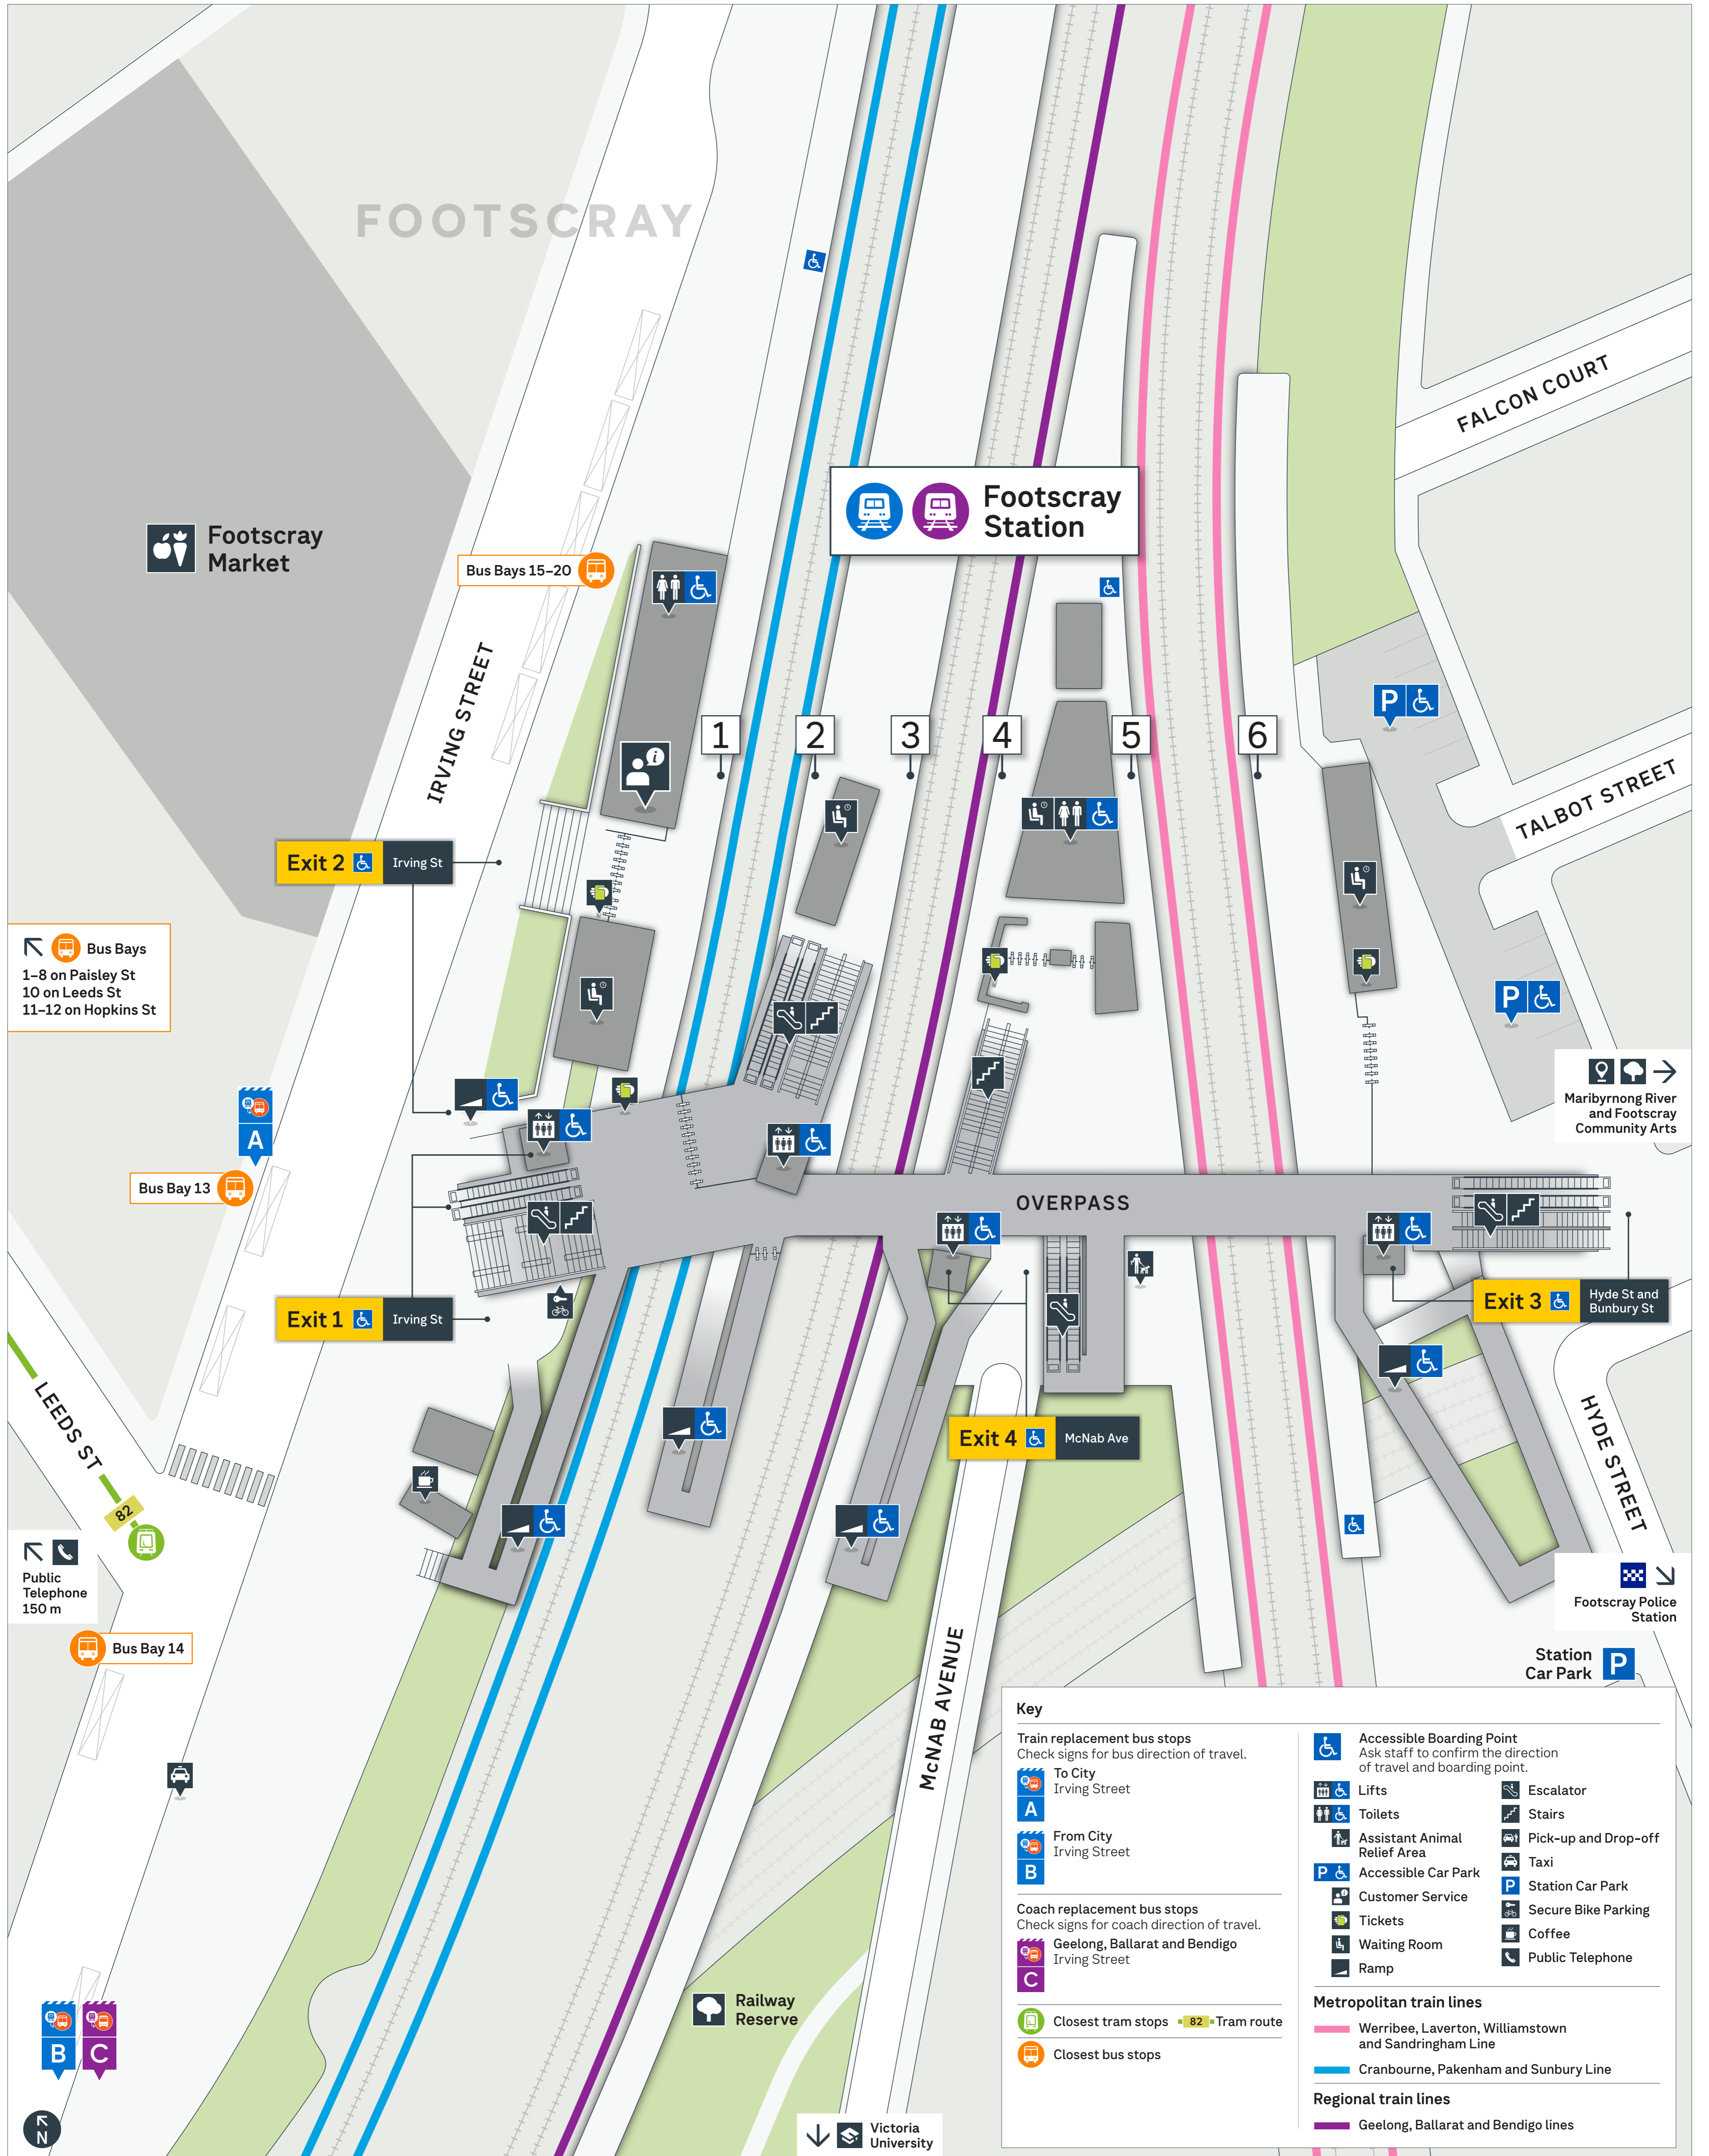

Footscray Station

Key

Train replacement bus stops
Check signs for bus direction of travel.

- To City Irving Street
- From City Irving Street

Coach replacement bus stops
Check signs for coach direction of travel.

- Geelong, Ballarat and Bendigo Irving Street

Closest tram stops -82- Tram route

Closest bus stops

- Accessible Boarding Point
Ask staff to confirm the direction of travel and boarding point.
- Lifts
- Toilets
- Assistant Animal Relief Area
- Accessible Car Park
- Customer Service
- Tickets
- Waiting Room
- Ramp
- Escalator
- Stairs
- Pick-up and Drop-off
- Taxi
- Station Car Park
- Secure Bike Parking
- Coffee
- Public Telephone

Metropolitan train lines

- Werribee, Laverton, Williamstown and Sandringham Line
- Cranbourne, Pakenham and Sunbury Line

Regional train lines

- Geelong, Ballarat and Bendigo lines