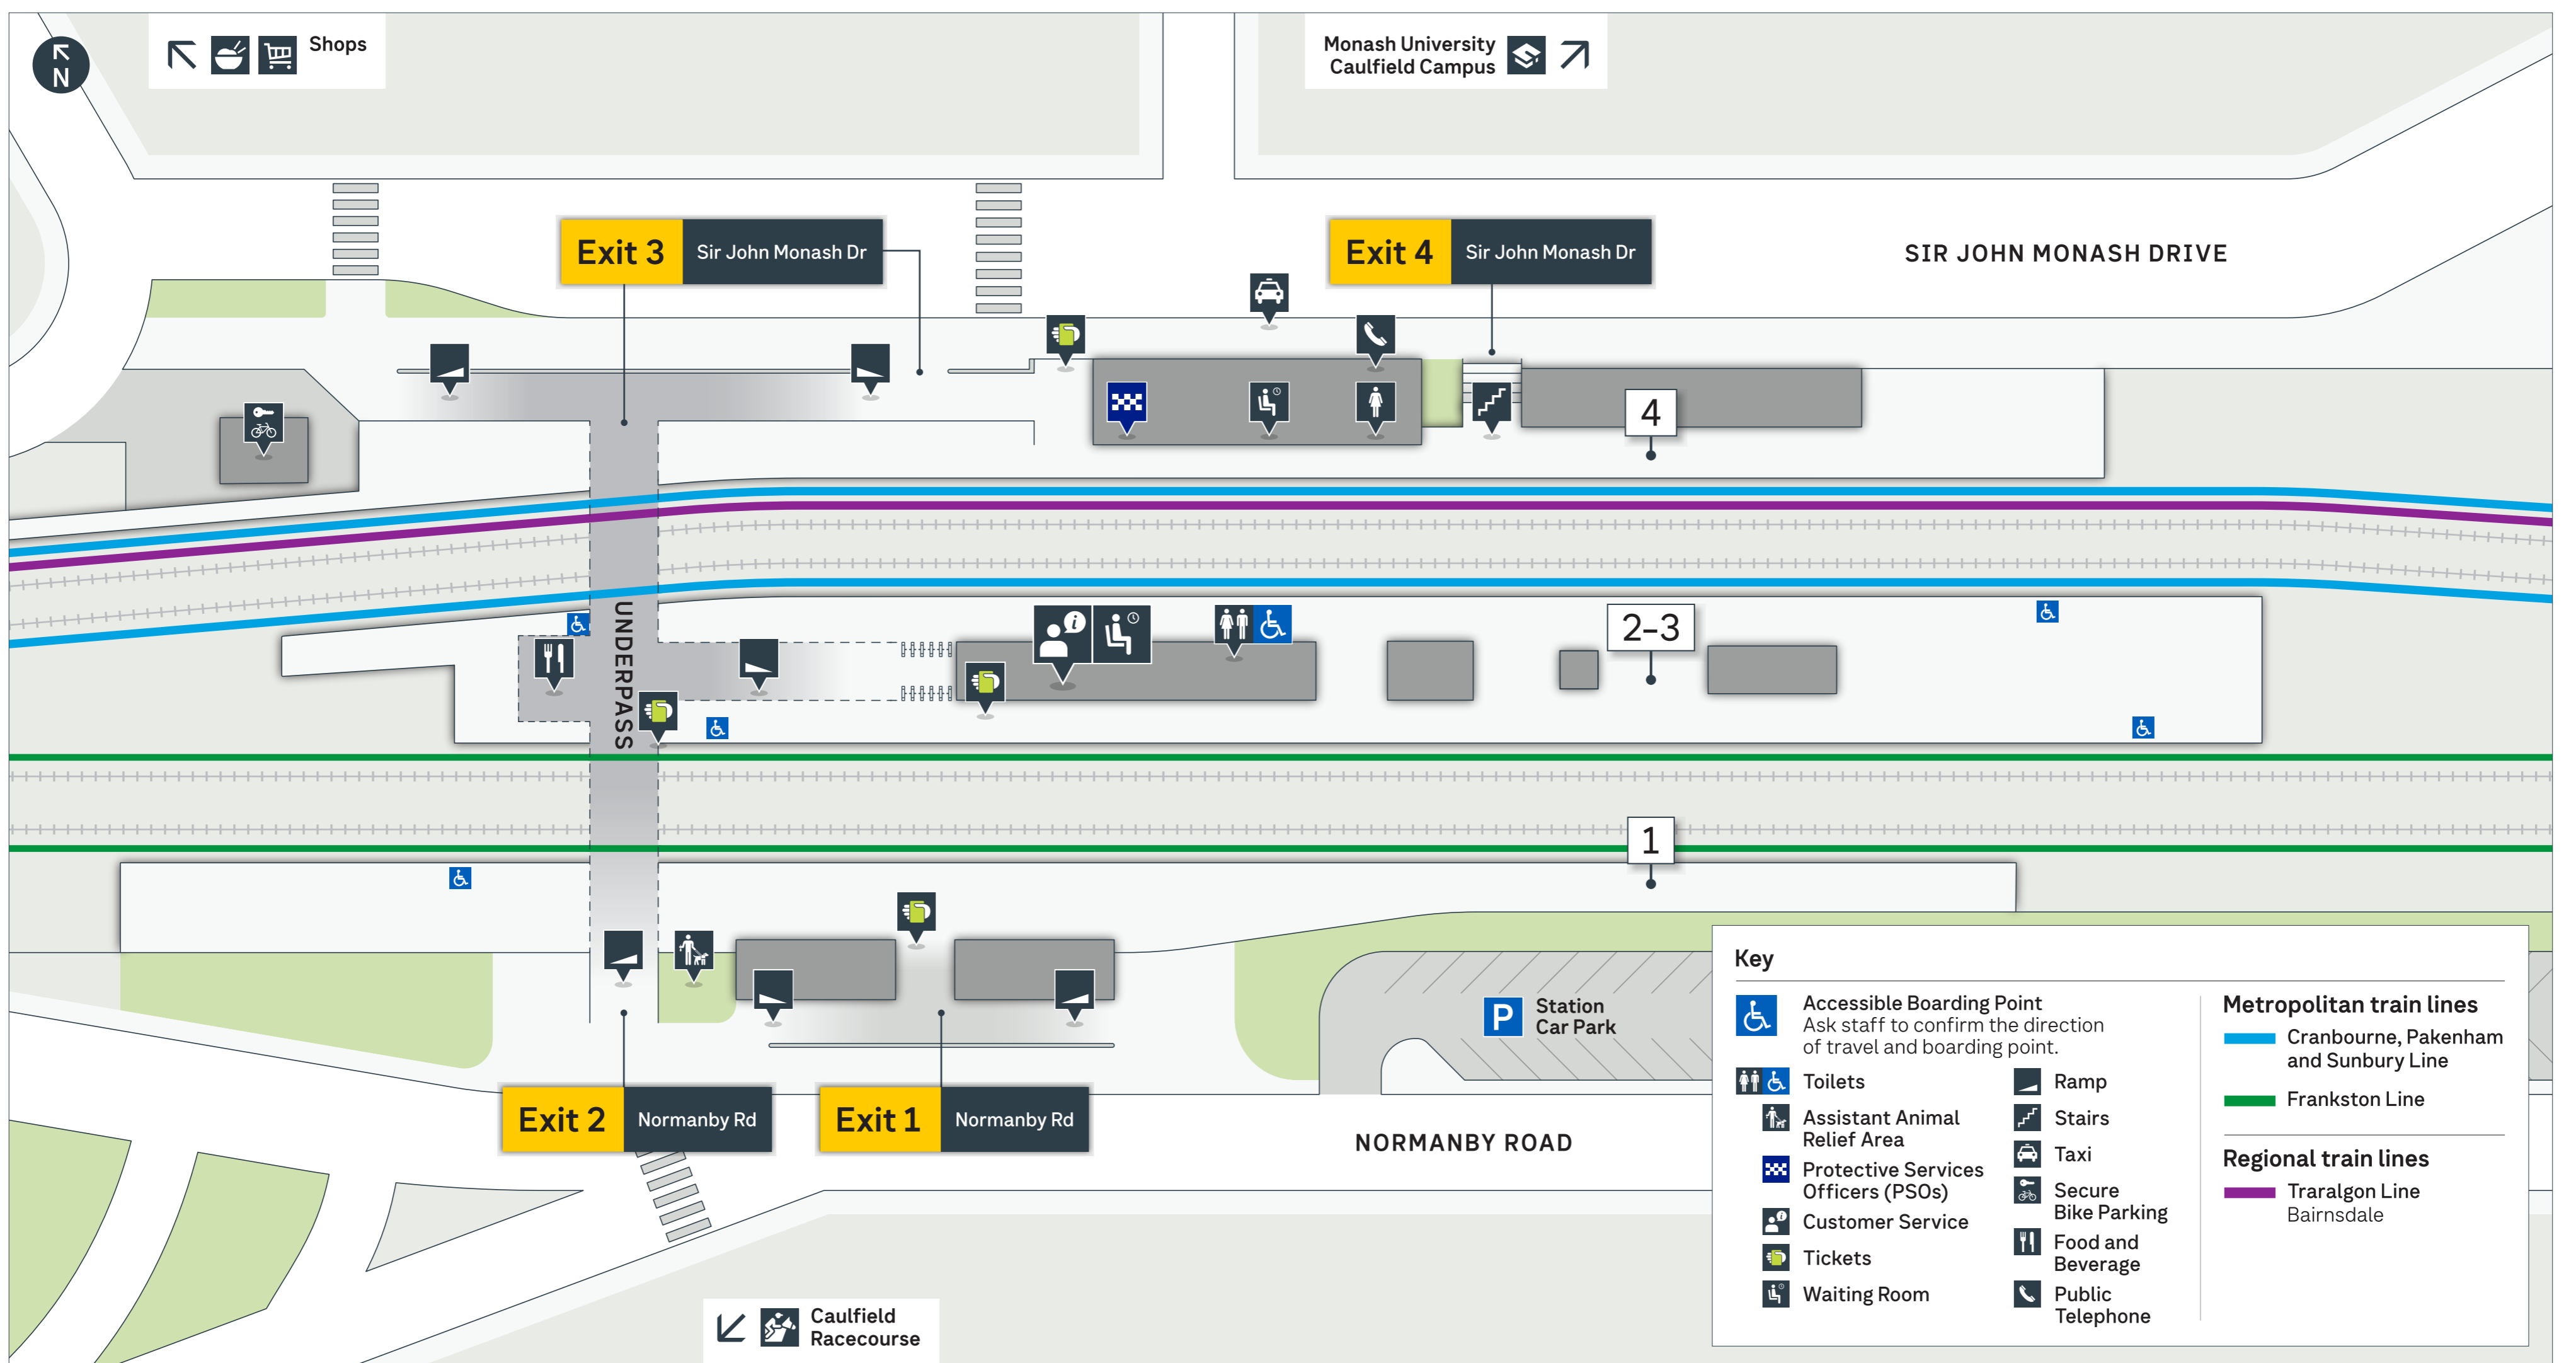

# Caulfield Station

**Key**

- 1 Station Exit**
- Train replacement bus stops**  
Check signs for bus direction of travel.
- A From City Normanby Road** **B To City Normanby Road**
- Coach replacement bus stops**  
Check signs for coach direction of travel.
- Traralgon and Bairnsdale**  
Sir John Monash Drive outside the station
- Closest tram stops** **3 Tram route**
- Closest bus stops**

**Key**

- Accessible Boarding Point**  
Ask staff to confirm the direction of travel and boarding point.
- Toilets**
- Assistant Animal Relief Area**
- Protective Services Officers (PSOs)**
- Customer Service**
- Tickets**
- Waiting Room**
- Ramp**
- Stairs**
- Taxi**
- Secure Bike Parking**
- Food and Beverage**
- Public Telephone**
- Metropolitan train lines**  
Cranbourne, Pakenham and Sunbury Line  
Frankston Line
- Regional train lines**  
Traralgon Line  
Bairnsdale